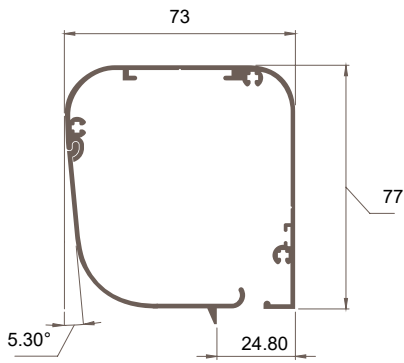

Astralux 4000

room darkening systems

Headboxes