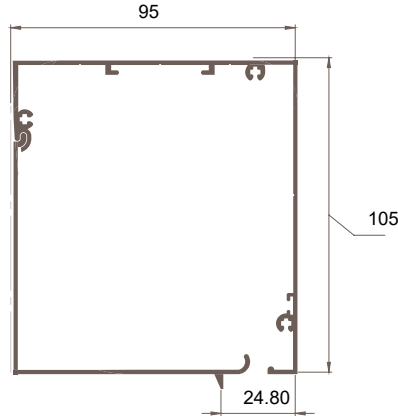

Astralux 4000

room darkening systems

Headboxes