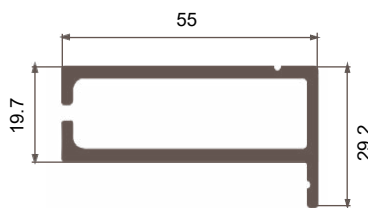

Zipped

Hem Bar

Astralux 4000

room darkening systems

Fixing Details

Headbox - All sizes

Face Fix Side Channel

Recess Fix Side Channel