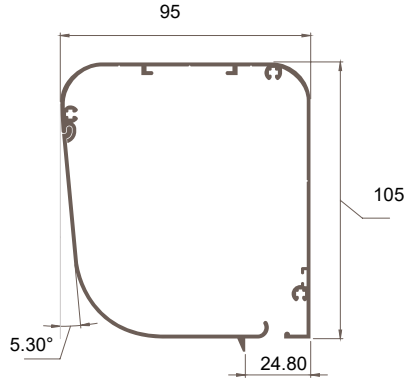

Astralux 4000

room darkening systems

Headboxes