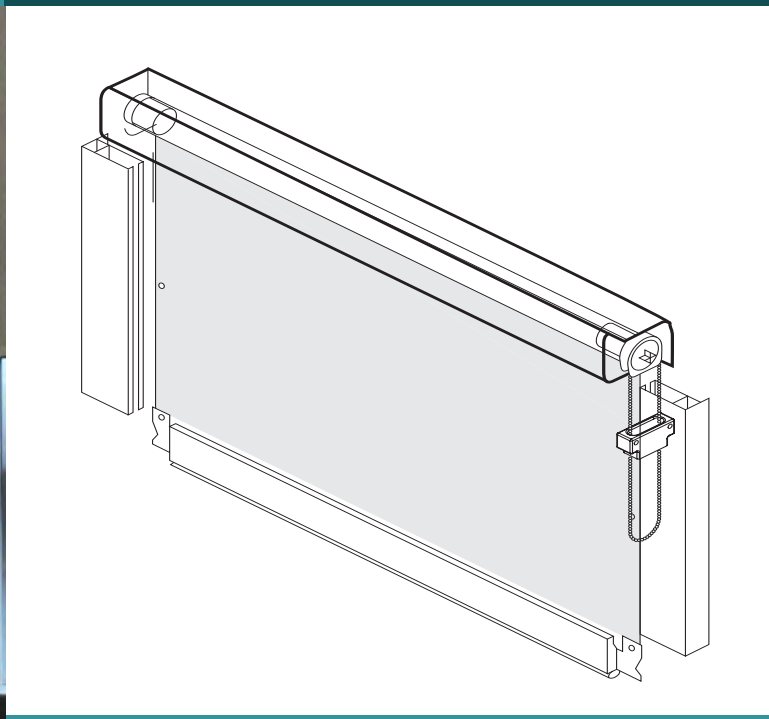

SYSTEM 4000