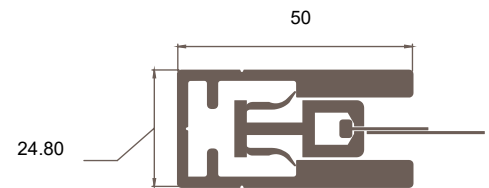

Zipped

Hem Bar

Astralux 4000

room darkening systems

Fixing Details

Headbox - All sizes

Face Fix Side Channel

Recess Fix Side Channel