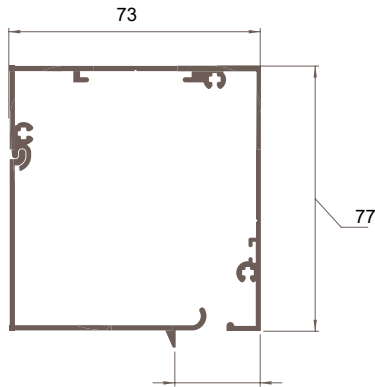

Astralux 4000

room darkening systems

Headboxes