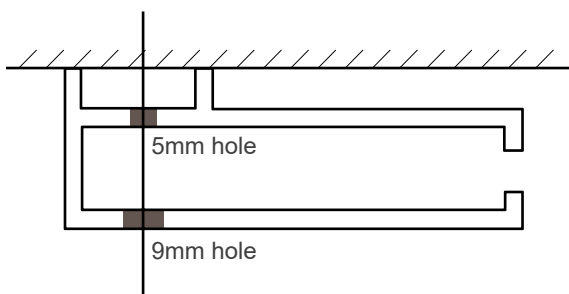

Zipped

Hem Bar

Astralux 4000

room darkening systems

Fixing Details

Headbox - All sizes

Face Fix Side Channel

Recess Fix Side Channel