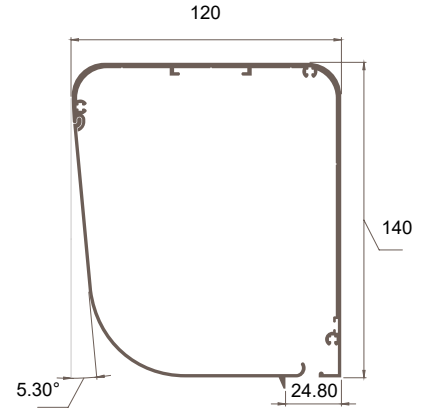

Astralux 4000

room darkening systems

Headboxes