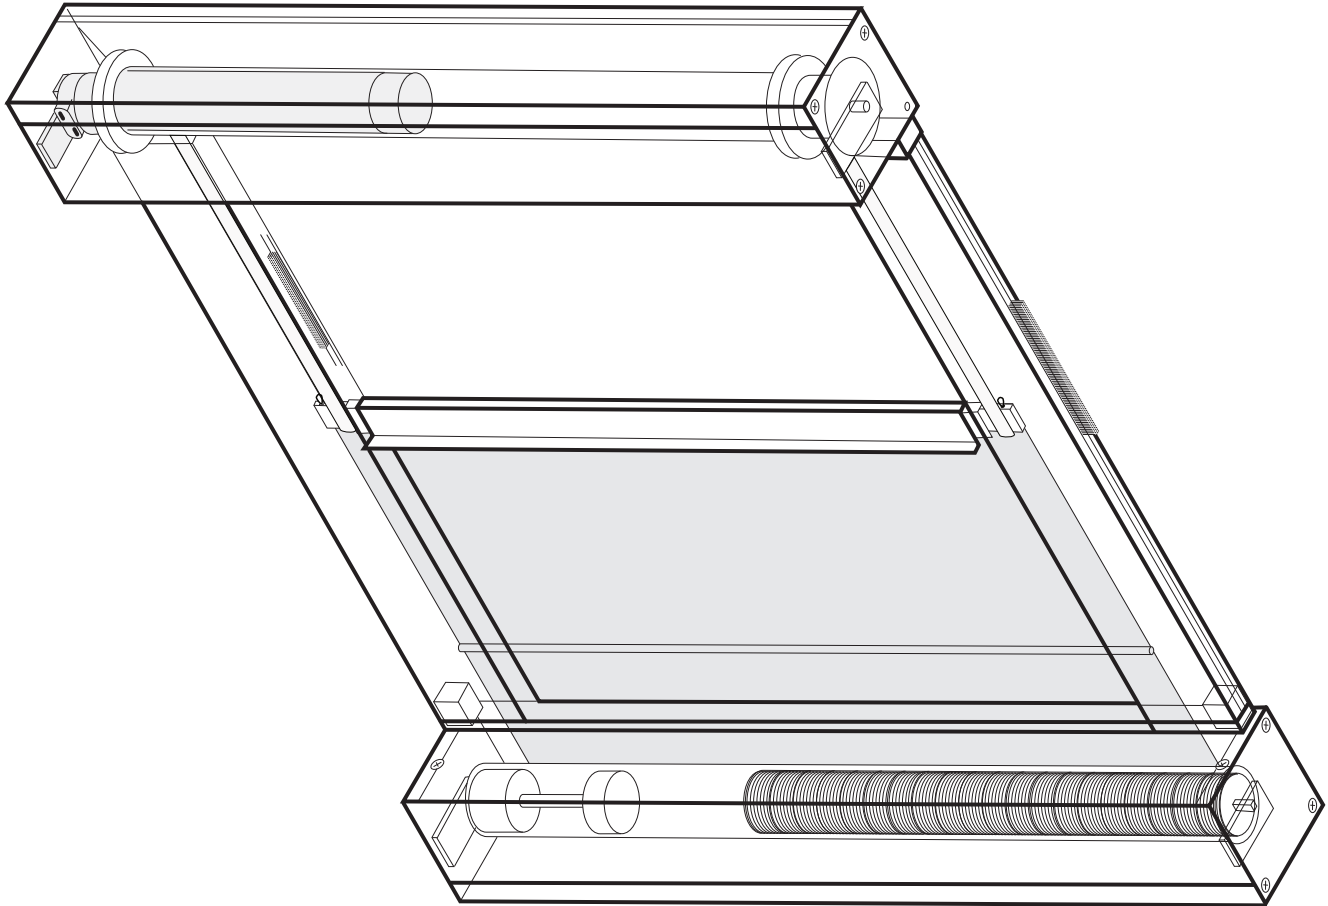

Astralux 4000

room darkening systems

Rooflight System

Astralux products are available from:

Pentel

Commercial Solar Shading Specialists

North West, West Midlands & Wales

Pentel Contracts Limited • 2nd Floor, Lowry Mills,
Lees Street, Swinton • Manchester • M27 6DB

t • 0161 872 7642

e • info@pentel-contracts.com
www.pentel-contracts.com

Dearnleys

Commercial Solar Shading Specialists

Rest of UK

Dearnleys Limited • Units 1 - 4, Sirdar Business Park,
Flanshaw Lane • Wakefield • W. Yorkshire • WF2 9HX

t • 01924 371 791

e • info@dearnleys.com
www.dearnleys.com

Astralux has a policy of continuous improvement and therefore reserve the right to amend ranges and specifications without notice. Your Astralux dealer will be pleased to assist you. Whilst we have taken care over the production of this information Astralux and its dealers cannot be held responsible for any errors or omissions.