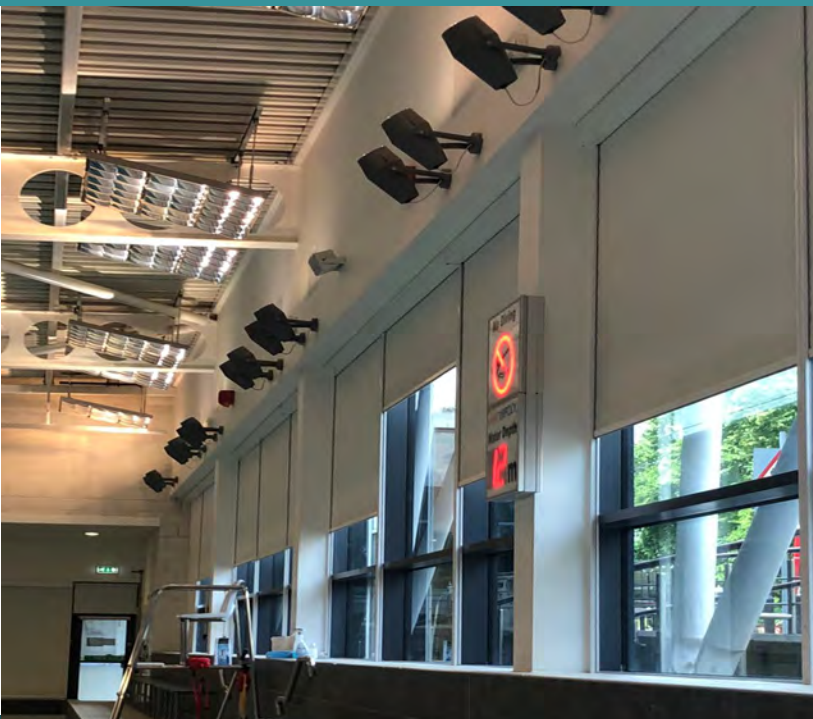

SYSTEM 4000