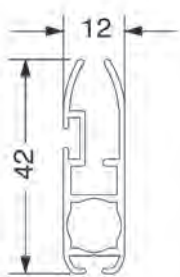

Zipped

Hem Bar

Astralux 4000

room darkening systems

Fixing Details

Headbox - All sizes

Face Fix Side Channel

Recess Fix Side Channel