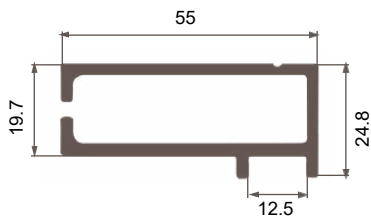

Side Channels

Standard Face Fix