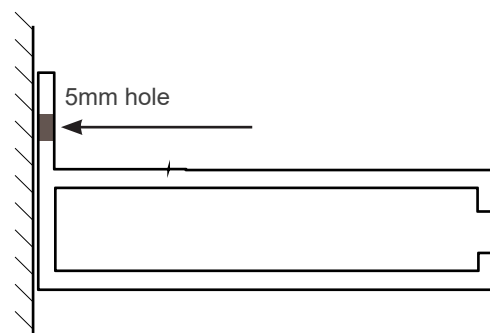

Zipped

Hem Bar

Astralux 4000

room darkening systems

Fixing Details

Headbox - All sizes

Face Fix Side Channel

Recess Fix Side Channel