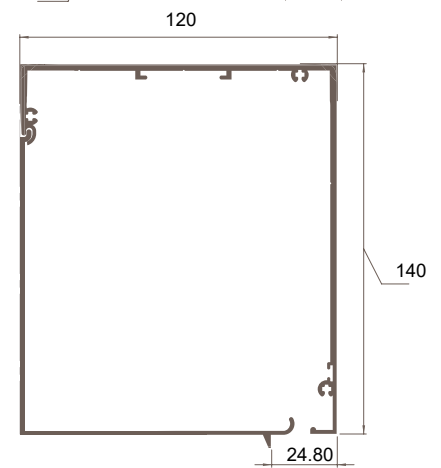

Astralux 4000

room darkening systems

Headboxes