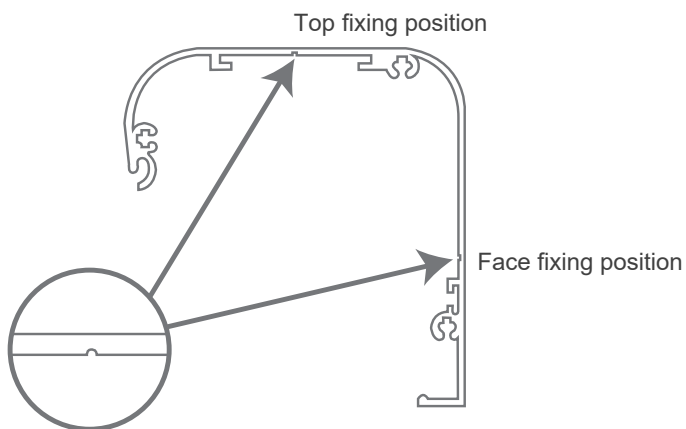

Zipped

Hem Bar

Astralux 4000

room darkening systems

Fixing Details

Headbox - All sizes

Face Fix Side Channel

Recess Fix Side Channel