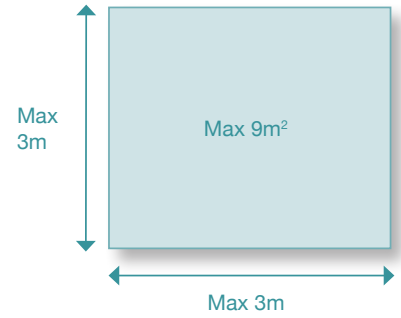

Astralux 5000

tensioned roller blind and atria systems

SYSTEM 5660 - Cassetted system