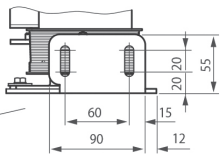

## SYSTEM 5120 - Rail Guided for internal use

Max  
6.5m

Max 16m<sup>2</sup>

Max 4m

BACK FIX

TOP FIX