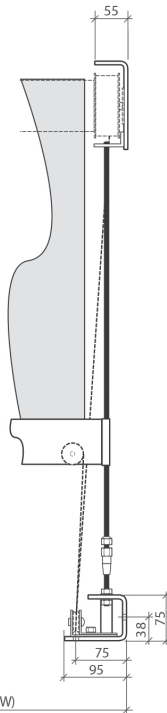

Astralux 5000

tensioned roller blind and atria systems

SYSTEM 5140 - Guided for internal use

TOP FIX

BACK FIX