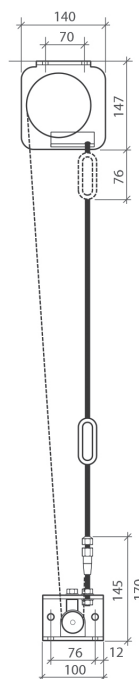

Astralux 5000

tensioned roller blind and atria systems

SYSTEM 5140 - Guided for internal use

TOP FIX

BACK FIX