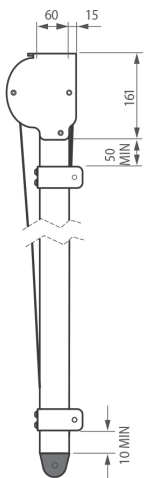

## SYSTEM 5120 - Rail Guided for internal use

Max  
6.5m

Max 16m<sup>2</sup>

Max 4m

BACK FIX

TOP FIX