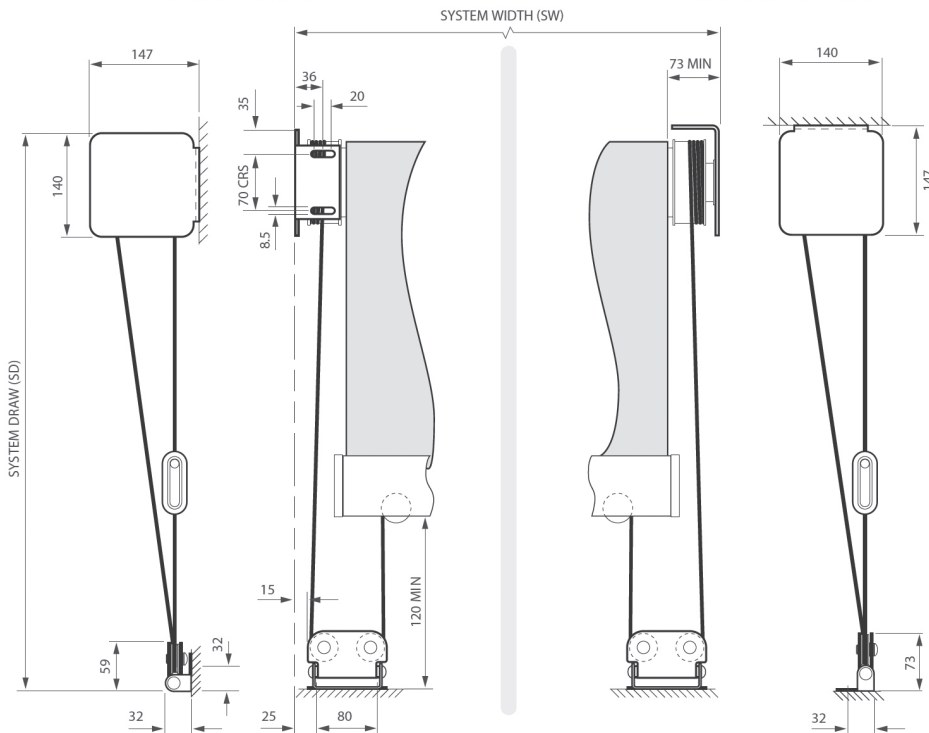

TOP FIX

BACK FIX