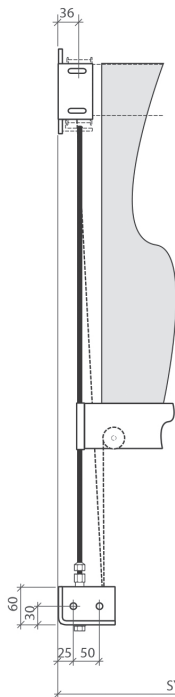

Astralux 5000

tensioned roller blind and atria systems

SYSTEM 5140 - Guided for internal use

TOP FIX

BACK FIX