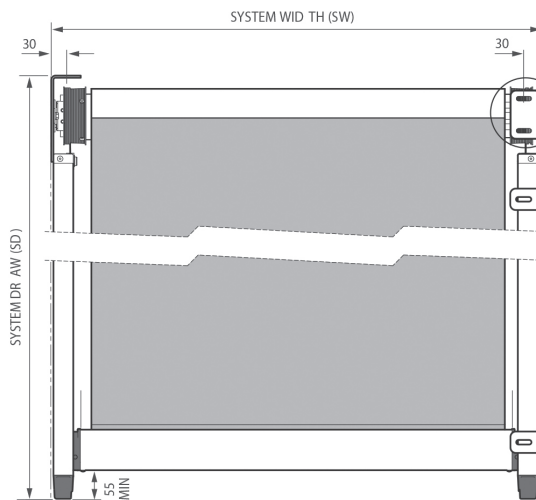

## SYSTEM 5120 - Rail Guided for internal use

Max  
6.5m

Max 16m<sup>2</sup>

Max 4m

BACK FIX

TOP FIX