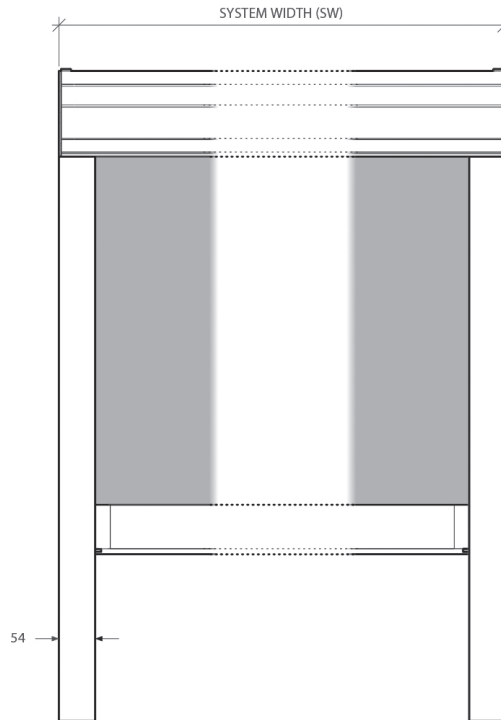

Astralux 5000

tensioned roller blind and atria systems

SYSTEM 5660 - Cassetted system