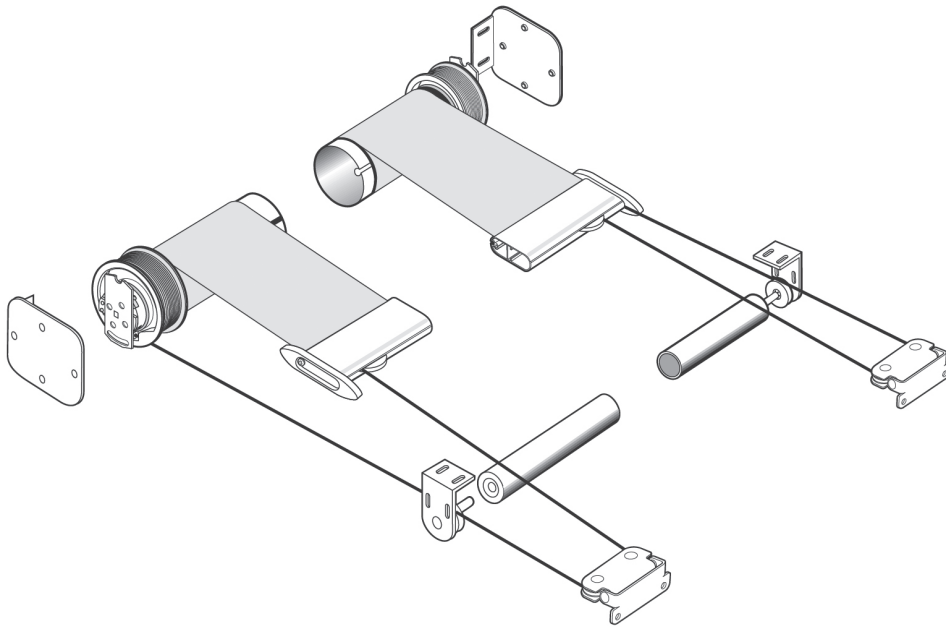

Astralux 5000

tensioned roller blind and atria systems

SYSTEM 5100 - Unguided for internal use