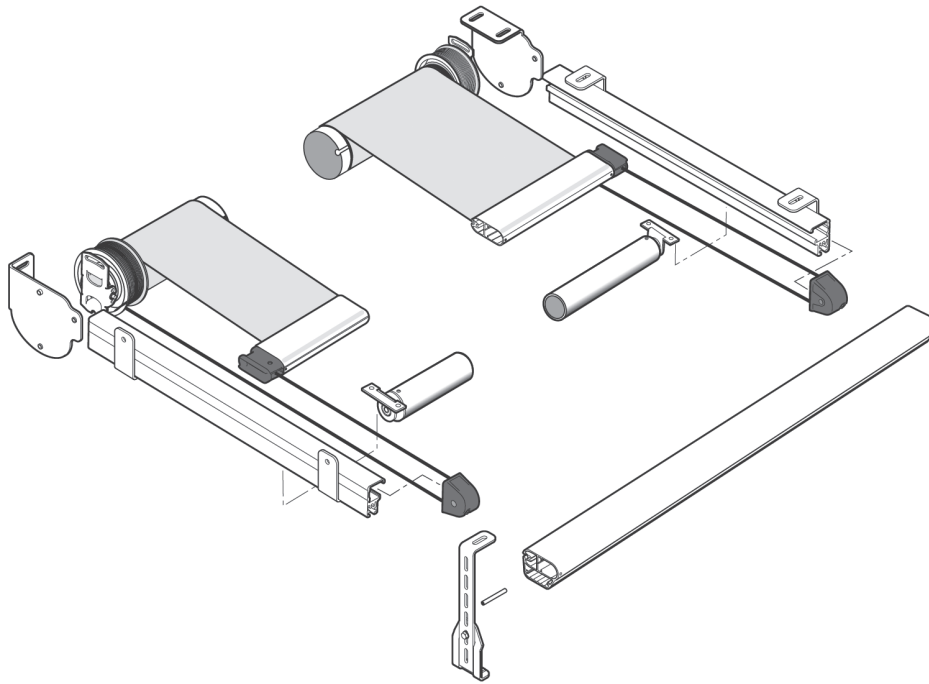

## SYSTEM 5120 - Rail Guided for internal use

Max  
6.5m

Max 16m<sup>2</sup>

Max 4m

BACK FIX

TOP FIX