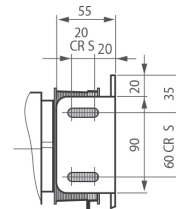

## SYSTEM 5120 - Rail Guided for internal use

Max  
6.5m

Max 16m<sup>2</sup>

Max 4m

BACK FIX

TOP FIX