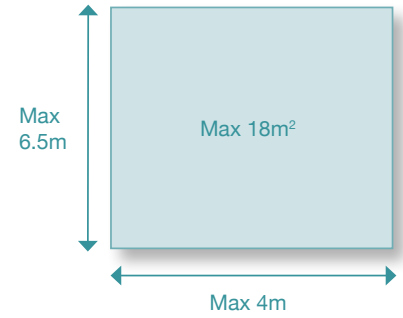

Astralux 5000

tensioned roller blind and atria systems

SYSTEM 5140 - Guided for internal use