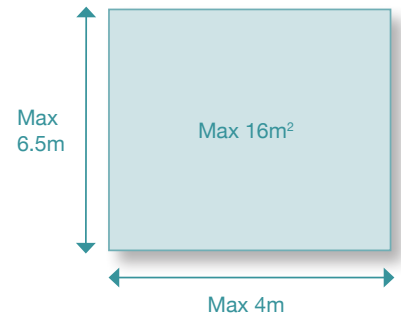

Astralux 5000

tensioned roller blind and atria systems

SYSTEM 5100 - Unguided for internal use