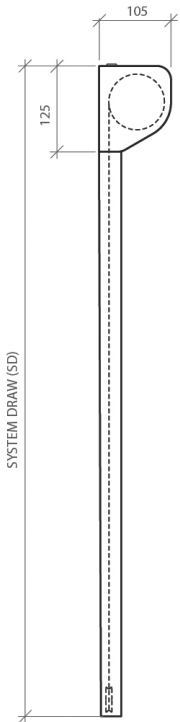

Astralux 5000

tensioned roller blind and atria systems

SYSTEM 5660 - Cassetted system