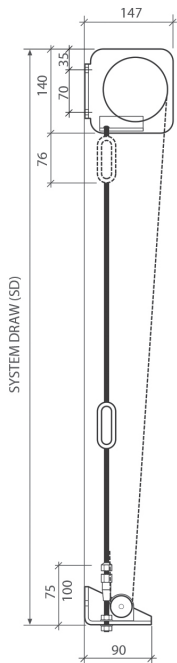

Astralux 5000

tensioned roller blind and atria systems

SYSTEM 5140 - Guided for internal use

TOP FIX

BACK FIX