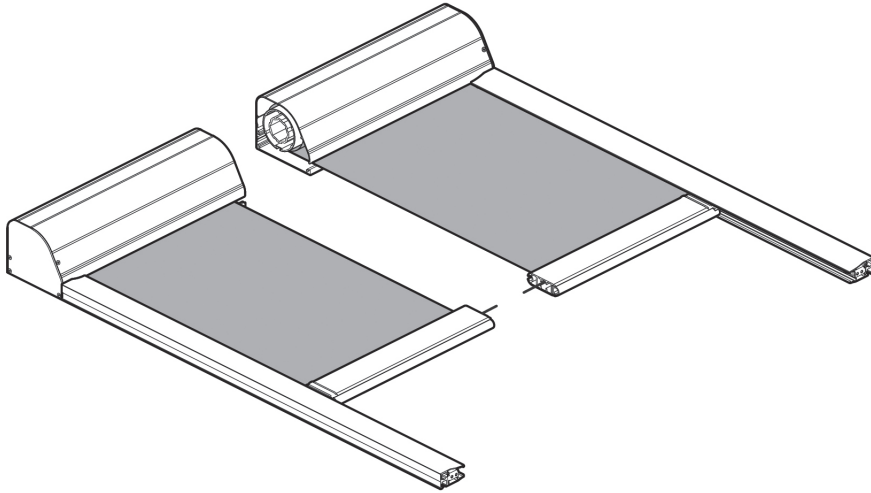

Astralux 5000

tensioned roller blind and atria systems

SYSTEM 5660 - Cassetted system