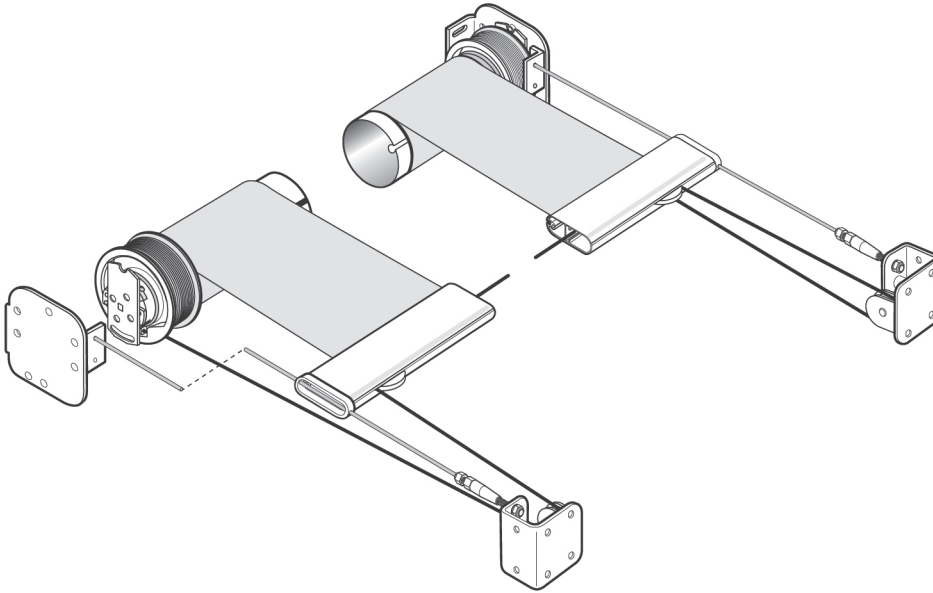

Astralux 5000

tensioned roller blind and atria systems

SYSTEM 5140 - Guided for internal use