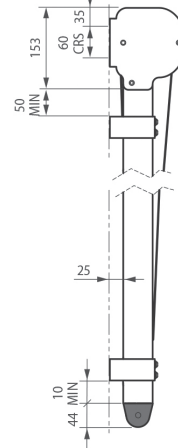

## SYSTEM 5120 - Rail Guided for internal use

Max  
6.5m

Max 16m<sup>2</sup>

Max 4m

BACK FIX

TOP FIX